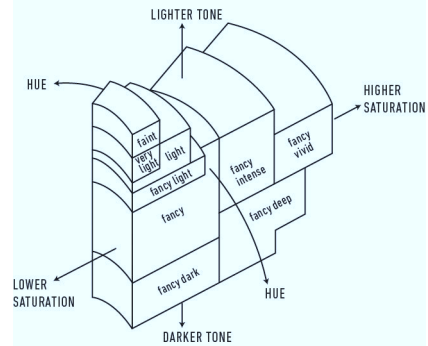

Verify this report at [gia.edu](http://gia.edu)

GIA COLORED DIAMOND REPORT

February 18, 2015  
Report Type ..... Identification and Origin Report  
GIA Report Number ..... 1162919062  
Shape and Cutting Style ..... Cut-Cornered Rectangular  
Modified Brilliant  
Measurements ..... 3.04 x 2.79 x 1.71 mm  
Carat Weight ..... 0.14 carat  
Color Grade ..... Fancy Intense Green  
Color Origin ..... Natural  
Color Distribution ..... Even  
Inscription(s): GIA 1162919062

ADDITIONAL INFORMATION

GIA COLORED  
DIAMOND  
SCALE

Illustration of GIA fancy color grade interrelationships

The results documented in this report refer only to the diamond described, and were obtained using the techniques and equipment used by GIA at the time of examination. This report is not a guarantee or valuation. For additional information and important limitations and disclaimers, please see [www.gia.edu/terms](http://www.gia.edu/terms) or call +1 800 421 7250 or +1 760 603 4500. ©2014 Gemological Institute of America, Inc.