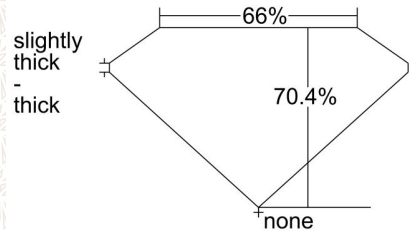

GIA COLORED DIAMOND REPORT

February 23, 2016  
 Report Type ..... Grading Report  
 GIA Report Number ..... 1172485315  
 Shape and Cutting Style ..... Emerald Cut  
 Measurements ..... 5.97 x 4.49 x 3.16 mm

Carat Weight ..... 0.74 carat  
 Color Grade ..... Fancy Brownish Pink  
 Color Origin ..... Natural  
 Color Distribution ..... Even  
 Clarity Grade ..... I1  
 Proportions:

Profile not to actual proportions

GIA CLARITY SCALE

FLAWLESS
INTERNALLY FLAWLESS
VERY VERY SLIGHTLY INCLUDED VVS <sub>1</sub>
VVS <sub>2</sub>
VERY SLIGHTLY INCLUDED VS <sub>1</sub>
VS <sub>2</sub>
SLIGHTLY INCLUDED SI <sub>1</sub>
SI <sub>2</sub>
INCLUDED I <sub>1</sub>
I <sub>2</sub>
I <sub>3</sub>

CLARITY CHARACTERISTICS

KEY TO SYMBOLS\*

- Crystal
- ~ Feather

\* Red symbols denote internal characteristics (inclusions). Green or black symbols denote external characteristics (blemishes). Diagram is an approximate representation of the diamond, and symbols shown indicate type, position, and approximate size of clarity characteristics. All clarity characteristics may not be shown. Details of finish are not shown.