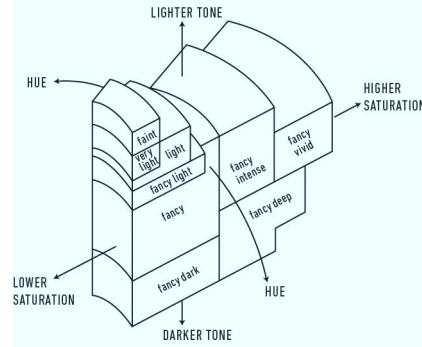

GIA COLORED DIAMOND REPORT

August 16, 2017
 Report Type Identification and Origin Report
 GIA Report Number 1186645972
 Shape and Cutting Style Cushion Modified Brilliant
 Measurements 3.00 x 2.64 x 1.70 mm
 Carat Weight 0.11 carat
 Color Grade Fancy Light Grayish Yellowish Green
 Color Origin Natural
 Color Distribution Even

ADDITIONAL INFORMATION

**GIA COLORED
DIAMOND
SCALE**

Illustration of GIA fancy color grade interrelationships

The results documented in this report refer only to the diamond described, and were obtained using the techniques and equipment used by GIA at the time of examination. This report is not a guarantee or valuation. For additional information and important limitations and disclaimers, please see www.gia.edu/terms or call +1 800 421 7250 or +1 760 603 4500. ©2014 Gemological Institute of America, Inc.