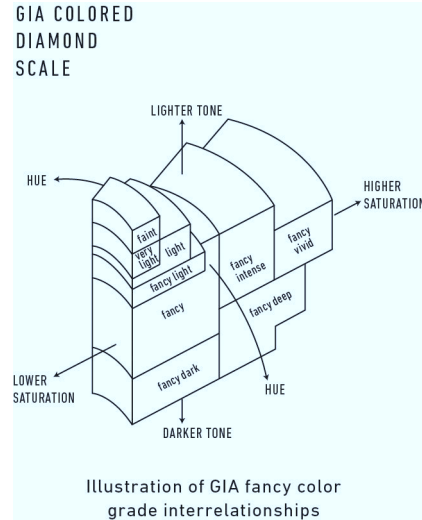

GIA COLORED DIAMOND REPORT

January 10, 2018
Report Type ..... Identification and Origin Report
GIA Report Number 1186954105
Shape and Cutting Style ..... Cushion Modified Brilliant
Measurements ..... 4.50 x 4.45 x 2.44 mm
Carat Weight ..... 0.43 carat
Color Grade ..... Fancy Brownish Pink
Color Origin ..... Natural
Color Distribution ..... Even
Inscription(s): GIA 1186954105

ADDITIONAL INFORMATION

The results documented in this report refer only to the diamond described, and were obtained using the techniques and equipment used by GIA at the time of examination. This report is not a guarantee or valuation. For additional information and important limitations and disclaimers, please see www.gia.edu/terms or call +1 800 421 7250 or +1 760 603 4500. ©2014 Gemological Institute of America, Inc.

reportcheck.gia.edu