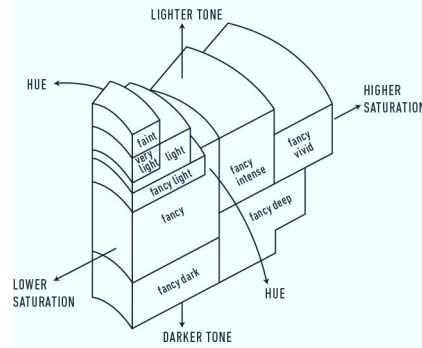

Verify this report at gia.edu

GIA COLORED DIAMOND REPORT

January 05, 2015
 Report Type **Identification and Origin Report**
 GIA Report Number **1188863108**
 Shape and Cutting Style **Cut-Cornered Rectangular Modified Brilliant**
 Measurements **3.16 x 2.58 x 1.76 mm**
 Carat Weight **0.14 carat**
 Color Grade **Fancy Intense Pink**
 Color Origin **Natural**
 Color Distribution **Even**
 Inscription(s): GIA 1188863108

ADDITIONAL INFORMATION
GIA COLORED DIAMOND SCALE

Illustration of GIA fancy color grade interrelationships

reportcheck.gia.edu

The results documented in this report refer only to the diamond described, and were obtained using the techniques and equipment used by GIA at the time of examination. This report is not a guarantee or valuation. For additional information and important limitations and disclaimers, please see www.gia.edu/terms or call +1 800 421 7250 or +1 760 603 4500. ©2014 Gemological Institute of America, Inc.