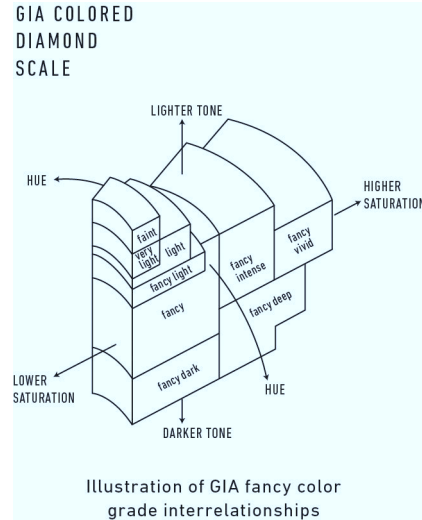

GIA COLORED DIAMOND REPORT

July 2, 2015
Report Type ..... Identification and Origin Report
GIA Report Number 1205247550
Shape and Cutting Style ..... Oval Brilliant
Measurements ..... 3.87 x 3.08 x 1.54 mm
Carat Weight ..... 0.13 carat
Color Grade ..... Fancy Deep Green-Blue
Color Origin ..... Natural
Color Distribution ..... Even
Inscription(s): GIA 1205247550

ADDITIONAL INFORMATION

The results documented in this report refer only to the diamond described, and were obtained using the techniques and equipment used by GIA at the time of examination. This report is not a guarantee or valuation. For additional information and important limitations and disclaimers, please see www.gia.edu/terms or call +1 800 421 7250 or +1 760 603 4500. ©2014 Gemological Institute of America, Inc.

reportcheck.gia.edu