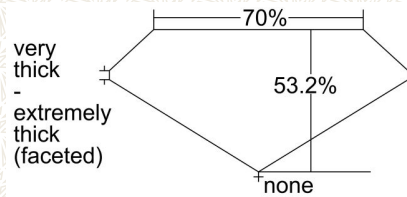

GIA COLORED DIAMOND REPORT

March 28, 2018
 Report Type Grading Report
 GIA Report Number 1289399276
 Shape and Cutting Style Heart Modified Brilliant
 Measurements 5.42 x 5.92 x 3.15 mm

Carat Weight 0.75 carat
 Color Grade Fancy Yellow
 Color Origin Natural
 Color Distribution Even
 Clarity Grade SI1
 Proportions:

Profile not to actual proportions

Polish Good
 Symmetry Good
 Fluorescence None
 Inscription(s): GIA 1289399276

ADDITIONAL INFORMATION

CLARITY CHARACTERISTICS

KEY TO SYMBOLS*

- Feather
- Cavity
- Natural
- Extra Facet

* Red symbols denote internal characteristics (inclusions). Green or black symbols denote external characteristics (blemishes). Diagram is an approximate representation of the diamond, and symbols shown indicate type, position, and approximate size of clarity characteristics. All clarity characteristics may not be shown. Details of finish are not shown.