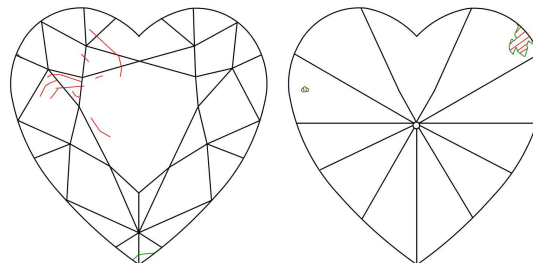

GIA COLORED DIAMOND REPORT

March 28, 2018
 Report Type Grading Report
 GIA Report Number 1289399276
 Shape and Cutting Style Heart Modified Brilliant
 Measurements 5.42 x 5.92 x 3.15 mm

Carat Weight 0.75 carat
 Color Grade Fancy Yellow
 Color Origin Natural
 Color Distribution Even
 Clarity Grade SI1
 Proportions:

Profile not to actual proportions

Polish Good
 Symmetry Good
 Fluorescence None
 Inscription(s): GIA 1289399276

ADDITIONAL INFORMATION

CLARITY CHARACTERISTICS

KEY TO SYMBOLS*

- Feather
- Cavity
- Natural
- Extra Facet

* Red symbols denote internal characteristics (inclusions). Green or black symbols denote external characteristics (blemishes). Diagram is an approximate representation of the diamond, and symbols shown indicate type, position, and approximate size of clarity characteristics. All clarity characteristics may not be shown. Details of finish are not shown.