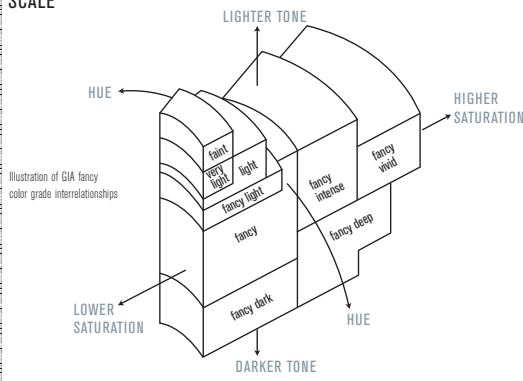

COLORED DIAMOND IDENTIFICATION AND ORIGIN REPORT

GIA REPORT 2155643087

September 19, 2013

Laser Inscription Registry ..... GIA 2155643087

Shape and Cutting Style ..... Cut-Cornered Rectangular Modified Brilliant

Measurements ..... 4.37 x 3.18 x 2.12 mm

Weight ..... 0.28 carat

Color Grade

Origin ..... NATURAL

Grade ..... FANCY INTENSE

..... GREEN

Distribution ..... EVEN

Comments:

None

GIA COLORED DIAMOND SCALE

610720172535

This is a digital representation of the original GIA Report. To verify the information herein, please refer to reportscheck.gia.edu. This Report is not a guarantee, valuation or appraisal and contains only the characteristics of the diamond described herein after it has been graded, tested, examined and analyzed by the laboratory providing this Report ("GIA") and/or has been inscribed using the techniques and equipment used by GIA at the time of the examination and/or inscription.