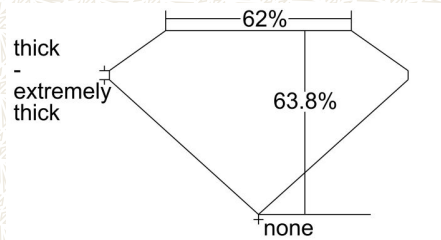

GIA COLORED DIAMOND REPORT

October 08, 2015
 Report Type Grading Report
 GIA Report Number 2173315579
 Shape and Cutting Style . Cut-Cornered Square Modified Brilliant
 Measurements 5.39 x 5.21 x 3.33 mm
 Carat Weight 0.83 carat
 Color Grade Fancy Light Green
 Color Origin Natural
 Color Distribution Even
 Clarity Grade VS1
 Proportions:

Profile not to actual proportions

Polish Very Good
 Symmetry Good
 Fluorescence Strong Blue
 Inscription(s): GIA 2173315579

Comments: Internal graining is not shown. Surface graining is not shown.

ADDITIONAL INFORMATION

CLARITY CHARACTERISTICS

KEY TO SYMBOLS*

-  Feather
-  Extra Facet

* Red symbols denote internal characteristics (inclusions). Green or black symbols denote external characteristics (blemishes). Diagram is an approximate representation of the diamond, and symbols shown indicate type, position, and approximate size of clarity characteristics. All clarity characteristics may not be shown. Details of finish are not shown.