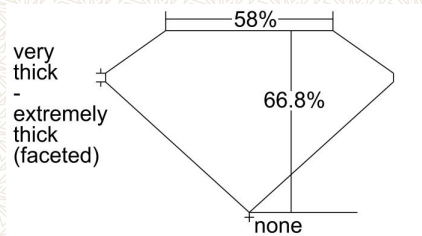

GIA COLORED DIAMOND REPORT

April 25, 2016
 Report Type Grading Report
 GIA Report Number 2175588276
 Shape and Cutting Style Modified Square Brilliant
 Measurements 6.43 x 6.42 x 4.29 mm

 Carat Weight 1.64 carat
 Color Grade Fancy Intense Yellow
 Color Origin Natural
 Color Distribution Even
 Clarity Grade SI2
 Proportions:

Profile not to actual proportions

Polish Excellent
 Symmetry Very Good
 Fluorescence Medium Blue
 Inscription(s): GIA 2175588276

ADDITIONAL INFORMATION

CLARITY CHARACTERISTICS

KEY TO SYMBOLS*

- Crystal
- ☁ Cloud

* Red symbols denote internal characteristics (inclusions). Green or black symbols denote external characteristics (blemishes). Diagram is an approximate representation of the diamond, and symbols shown indicate type, position, and approximate size of clarity characteristics. All clarity characteristics may not be shown. Details of finish are not shown.