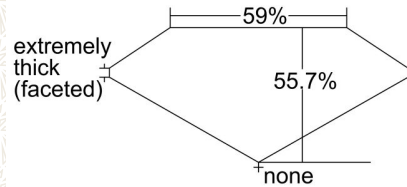

GIA COLORED DIAMOND REPORT

April 21, 2017
 Report Type Grading Report
 GIA Report Number 2185333945
 Shape and Cutting Style Heart Modified Brilliant
 Measurements 9.28 x 9.80 x 5.45 mm

 Carat Weight 4.01 carat
 Color Grade Fancy Intense Yellow
 Color Origin Natural
 Color Distribution Even
 Clarity Grade VS2
 Proportions:

Profile not to actual proportions

Polish Excellent
 Symmetry Good
 Fluorescence None
 Inscription(s): GIA 2185333945

ADDITIONAL INFORMATION

CLARITY CHARACTERISTICS

KEY TO SYMBOLS*

- Feather
- Cloud
- Indented Natural
- Extra Facet
- Knot
- Crystal

* Red symbols denote internal characteristics (inclusions). Green or black symbols denote external characteristics (blemishes). Diagram is an approximate representation of the diamond, and symbols shown indicate type, position, and approximate size of clarity characteristics. All clarity characteristics may not be shown. Details of finish are not shown.