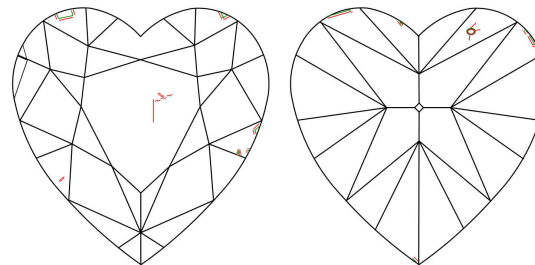

GIA COLORED DIAMOND REPORT

April 21, 2017
 Report Type Grading Report
 GIA Report Number 2185333945
 Shape and Cutting Style Heart Modified Brilliant
 Measurements 9.28 x 9.80 x 5.45 mm

 Carat Weight 4.01 carat
 Color Grade Fancy Intense Yellow
 Color Origin Natural
 Color Distribution Even
 Clarity Grade VS2
 Proportions:

Profile not to actual proportions

Polish Excellent
 Symmetry Good
 Fluorescence None
 Inscription(s): GIA 2185333945

ADDITIONAL INFORMATION

CLARITY CHARACTERISTICS

KEY TO SYMBOLS*

- Feather
- Cloud
- Indented Natural
- Extra Facet
- Knot
- Crystal

* Red symbols denote internal characteristics (inclusions). Green or black symbols denote external characteristics (blemishes). Diagram is an approximate representation of the diamond, and symbols shown indicate type, position, and approximate size of clarity characteristics. All clarity characteristics may not be shown. Details of finish are not shown.