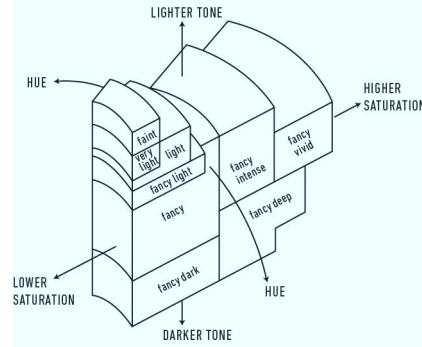

ADDITIONAL INFORMATION

GIA COLORED
DIAMOND
SCALE

Illustration of GIA fancy color grade interrelationships

The results documented in this report refer only to the diamond described, and were obtained using the techniques and equipment used by GIA at the time of examination. This report is not a guarantee or valuation. For additional information and important limitations and disclaimers, please see www.gia.edu/terms or call +1 800 421 7250 or +1 760 603 4500. ©2014 Gemological Institute of America, Inc.