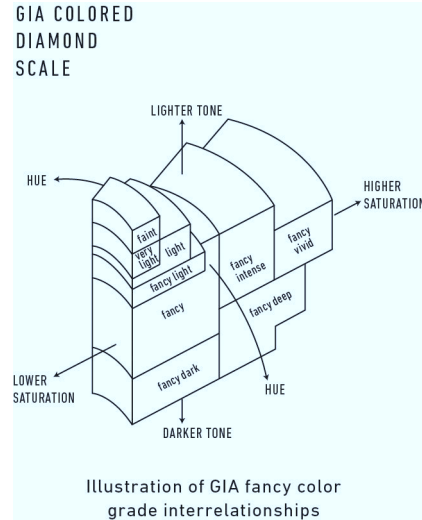

Verify this report at gia.edu

GIA COLORED DIAMOND REPORT

April 12, 2018
Report Type ..... Identification and Origin Report
GIA Report Number 2195245549
Shape and Cutting Style ..... Heart Modified Brilliant
Measurements ..... 5.73 x 6.71 x 3.50 mm
Carat Weight ..... 1.01 carat
Color Grade ..... Fancy Pink-Purple
Color Origin ..... Natural
Color Distribution ..... Even
Inscription(s): GIA 2195245549

ADDITIONAL INFORMATION

The results documented in this report refer only to the diamond described, and were obtained using the techniques and equipment used by GIA at the time of examination. This report is not a guarantee or valuation. For additional information and important limitations and disclaimers, please see www.gia.edu/terms or call +1 800 421 7250 or +1 760 603 4500. ©2014 Gemological Institute of America, Inc.

reportcheck.gia.edu