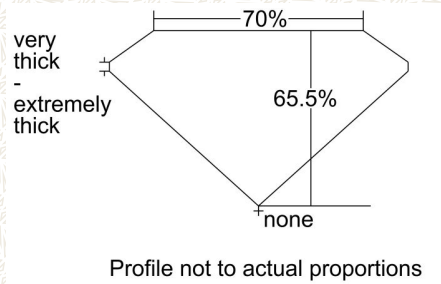

GIA NATURAL COLORED DIAMOND REPORT

April 24, 2019  
Report Type ..... Grading Report  
GIA Report Number ..... 2205237742  
Shape and Cutting Style ..... Cut-Cornered Rectangular  
Modified Brilliant  
Measurements ..... 8.48 x 7.83 x 5.13 mm  
  
Carat Weight ..... 3.32 carat  
Color Grade ..... Fancy Intense Yellow  
Color Origin ..... Natural  
Color Distribution ..... Even  
Clarity Grade ..... VS1  
Proportions: