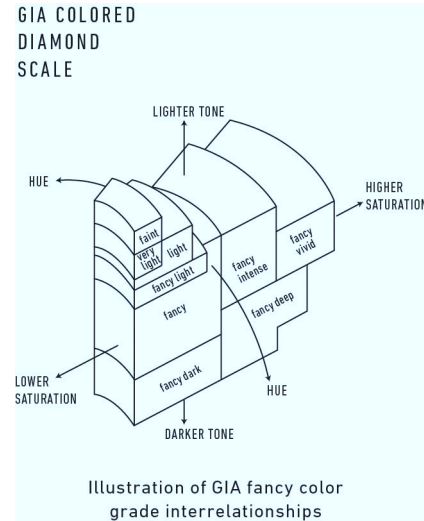

Verify this report at gia.edu

GIA COLORED DIAMOND REPORT

March 29, 2018
Report Type ..... Identification and Origin Report
GIA Report Number 2287419897
Shape and Cutting Style ..... Round Brilliant
Measurements ..... 6.34 - 6.39 x 4.05 mm
Carat Weight ..... 1.03 carat
Color Grade ..... Fancy White
Color Origin ..... Natural
Color Distribution ..... Even
Inscription(s): GIA 2287419897

ADDITIONAL INFORMATION

The results documented in this report refer only to the diamond described, and were obtained using the techniques and equipment used by GIA at the time of examination. This report is not a guarantee or valuation. For additional information and important limitations and disclaimers, please see www.gia.edu/terms or call +1 800 421 7250 or +1 760 603 4500. ©2014 Gemological Institute of America, Inc.

reportcheck.gia.edu