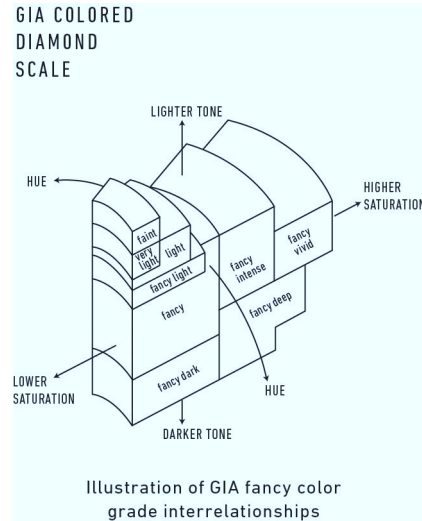

Verify this report at gia.edu

GIA COLORED DIAMOND REPORT

July 10, 2018
Report Type ..... Identification and Origin Report
GIA Report Number 2296548164
Shape and Cutting Style ..... Cushion Modified Brilliant
Measurements ..... 6.22 x 5.97 x 3.71 mm
Carat Weight ..... 1.19 carat
Color Grade ..... Fancy Vivid Yellow
Color Origin ..... Natural
Color Distribution ..... Even
Inscription(s): GIA 2296548164

ADDITIONAL INFORMATION

The results documented in this report refer only to the diamond described, and were obtained using the techniques and equipment used by GIA at the time of examination. This report is not a guarantee or valuation. For additional information and important limitations and disclaimers, please see www.gia.edu/terms or call +1 800 421 7250 or +1 760 603 4500. ©2014 Gemological Institute of America, Inc.

reportcheck.gia.edu