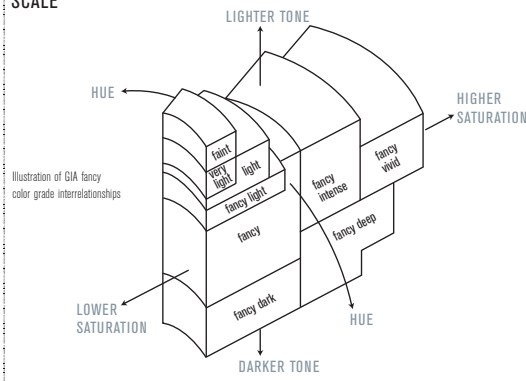

COLORED DIAMOND IDENTIFICATION AND ORIGIN REPORT

GIA REPORT 5141998349

October 22, 2012

Laser Inscription Registry ..... **GIA 5141998349**

Shape and Cutting Style ..... **Square Modified Brilliant**

Measurements ..... **4.28 x 4.11 x 2.96 mm**

Weight ..... **0.51 carat**

Color Grade

Origin ..... **NATURAL**

Grade ..... **FANCY LIGHT**

..... **GREEN**

Distribution ..... **EVEN**

Comments:

None

**GIA
COLORED
DIAMOND
SCALE**

210518008150

For terms, conditions, and limitations, see www.gia.edu/terms or call 800-421-7250 or 760-603-4500.