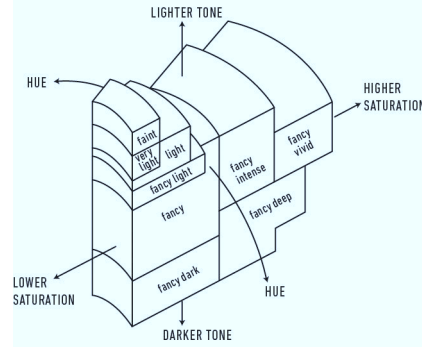

GIA COLORED DIAMOND REPORT

June 26, 2014
 Report Type Identification and Origin Report
 GIA Report Number 5161241759
 Shape and Cutting Style Oval Modified Brilliant
 Measurements 4.69 x 3.43 x 2.38 mm
 Carat Weight 0.33 carat
 Color Grade Fancy Intense Purple-Pink
 Color Origin Natural
 Color Distribution Even

ADDITIONAL INFORMATION

**GIA COLORED
DIAMOND
SCALE**

Illustration of GIA fancy color grade interrelationships

reportcheck.gia.edu

The results documented in this report refer only to the diamond described, and were obtained using the techniques and equipment used by GIA at the time of examination. This report is not a guarantee or valuation. For additional information and important limitations and disclaimers, please see www.gia.edu/terms or call +1 800 421 7250 or +1 760 603 4500. ©2014 Gemological Institute of America, Inc.