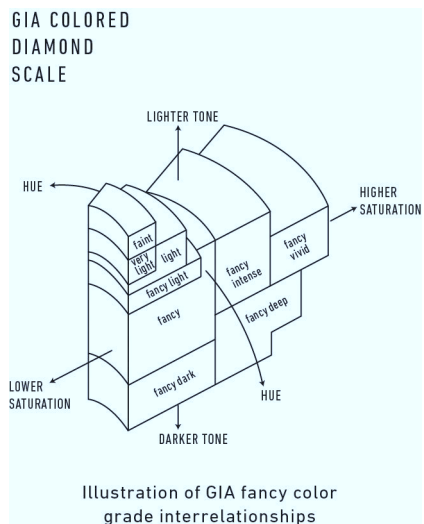

GIA COLORED DIAMOND REPORT

February 18, 2015
Report Type ..... Identification and Origin Report
GIA Report Number 5161919634
Shape and Cutting Style ..... Cut-Cornered Rectangular
                                                            Modified Brilliant
Measurements ..... 2.91 x 2.40 x 1.68 mm
Carat Weight ..... 0.11 carat
Color Grade ..... Fancy Vivid Bluish Green
Color Origin ..... Natural
Color Distribution ..... Even
Inscription(s): GIA 5161919634

ADDITIONAL INFORMATION

The results documented in this report refer only to the diamond described, and were obtained using the techniques and equipment used by GIA at the time of examination. This report is not a guarantee or valuation. For additional information and important limitations and disclaimers, please see www.gia.edu/terms or call +1 800 421 7250 or +1 760 603 4500.
©2014 Gemological Institute of America, Inc.

reportcheck.gia.edu