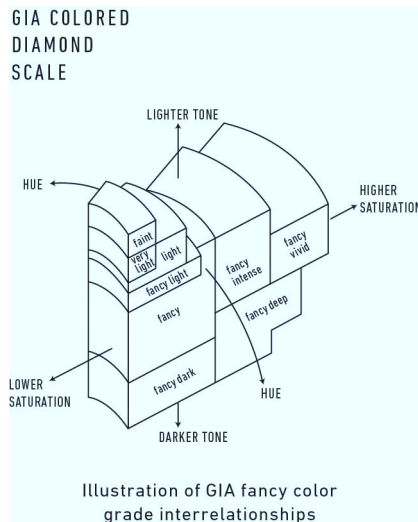

GIA REPORT
5206247689

Verify this report at gia.edu

FACSIMILE

GIA COLORED DIAMOND REPORT

July 2, 2015
Report Type ..... Identification and Origin Report
GIA Report Number 5206247689
Shape and Cutting Style ..... Cut-Cornered Rectangular
                                                                 Modified Brilliant
Measurements ..... 2.97 x 2.45 x 1.81 mm
Carat Weight ..... 0.12 carat
Color Grade ..... Fancy Deep Green-Blue
Color Origin ..... Natural
Color Distribution ..... Even
Inscription(s): GIA 5206247689

ADDITIONAL INFORMATION

The results documented in this report refer only to the diamond described, and were obtained using the techniques and equipment used by GIA at the time of examination. This report is not a guarantee or valuation. For additional information and important limitations and disclaimers, please see www.gia.edu/terms or call +1 800 421 7250 or +1 760 603 4500.
©2014 Gemological Institute of America, Inc.

reportcheck.gia.edu