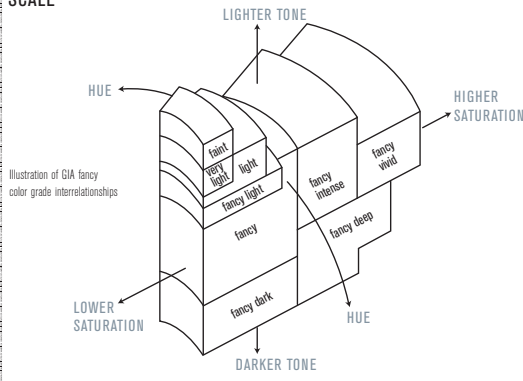

COLORED DIAMOND IDENTIFICATION AND ORIGIN REPORT

GIA REPORT 6135638838

August 03, 2012

Laser Inscription Registry ..... **GIA 6135638838**

Shape and Cutting Style ..... **Oval Brilliant**

Measurements ..... **7.16 x 5.09 x 2.53 mm**

Weight ..... **0.70 carat**

Color Grade

Origin ..... **NATURAL**

Grade ..... **FANCY**

..... **YELLOW**

Distribution ..... **EVEN**

Comments:
None

**GIA
COLORED
DIAMOND
SCALE**

210517465763

For terms, conditions, and limitations, see www.gia.edu/terms or call 800-421-7250 or 760-603-4500.