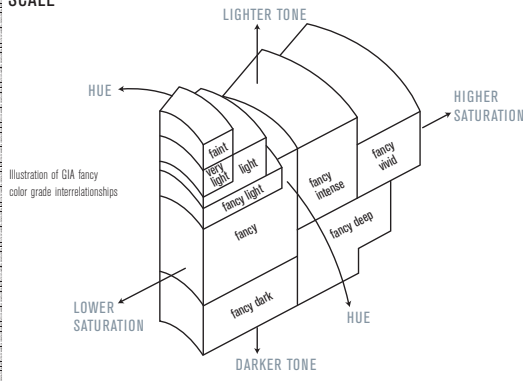

COLORED DIAMOND IDENTIFICATION AND ORIGIN REPORT

GIA REPORT 6155471045

September 09, 2013

Laser Inscription Registry ..... GIA 6155471045

Shape and Cutting Style ..... Cushion Modified Brilliant

Measurements ..... 5.59 x 5.37 x 3.66 mm

Weight ..... 1.00 carat

Color Grade

Origin ..... NATURAL

Grade ..... FANCY INTENSE

..... GREEN

Distribution ..... EVEN

Comments:

None

GIA COLORED DIAMOND SCALE

For terms, conditions, and limitations, see www.gia.edu/terms or call 800-421-7250 or 760-603-4500.