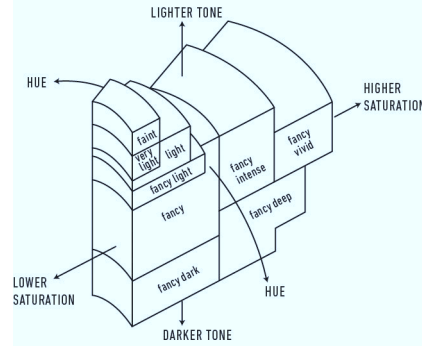

GIA COLORED DIAMOND REPORT

July 22, 2016
 Report Type **Identification and Origin Report**
 GIA Report Number **6177690217**
 Shape and Cutting Style **Pear Brilliant**
 Measurements **8.88 x 6.29 x 3.32 mm**
 Carat Weight **1.14 carat**
 Color Grade **Fancy Deep Brownish Orange**
 Color Origin **Natural**
 Color Distribution **Even**
 Inscription(s): **GIA 6177690217**

ADDITIONAL INFORMATION
**GIA COLORED
 DIAMOND
 SCALE**

Illustration of GIA fancy color grade interrelationships

The results documented in this report refer only to the diamond described, and were obtained using the techniques and equipment used by GIA at the time of examination. This report is not a guarantee or valuation. For additional information and important limitations and disclaimers, please see www.gia.edu/terms or call +1 800 421 7250 or +1 760 603 4500. ©2014 Gemological Institute of America, Inc.