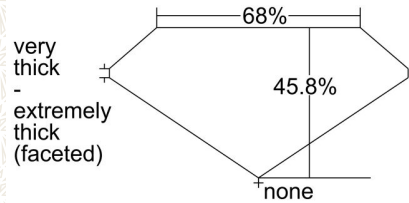

GIA COLORED DIAMOND REPORT

March 16, 2015
 Report Type Grading Report
 GIA Report Number 6192486209
 Shape and Cutting Style Modified Heart Brilliant
 Measurements 5.01 x 5.55 x 2.54 mm

Carat Weight 0.50 carat
 Color Grade Fancy Intense Yellow
 Color Origin Natural
 Color Distribution Even
 Clarity Grade I1
 Proportions:

Profile not to actual proportions

Polish Very Good
 Symmetry Very Good
 Fluorescence Faint
 Inscription(s): GIA 6192486209

Comments: Pinpoints are not shown.

ADDITIONAL INFORMATION

CLARITY CHARACTERISTICS

KEY TO SYMBOLS*

- Crystal
- △ Natural

* Red symbols denote internal characteristics (inclusions). Green or black symbols denote external characteristics (blemishes). Diagram is an approximate representation of the diamond, and symbols shown indicate type, position, and approximate size of clarity characteristics. All clarity characteristics may not be shown. Details of finish are not shown.