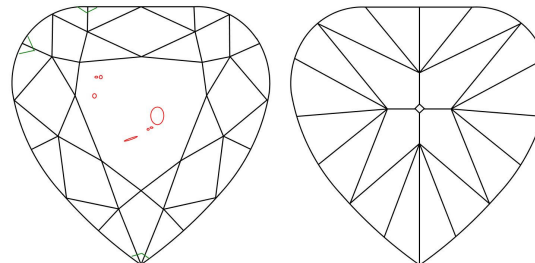

GIA COLORED DIAMOND REPORT

March 16, 2015
 Report Type Grading Report
 GIA Report Number 6192486209
 Shape and Cutting Style Modified Heart Brilliant
 Measurements 5.01 x 5.55 x 2.54 mm

Carat Weight 0.50 carat
 Color Grade Fancy Intense Yellow
 Color Origin Natural
 Color Distribution Even
 Clarity Grade I1
 Proportions:

Profile not to actual proportions

Polish Very Good
 Symmetry Very Good
 Fluorescence Faint
 Inscription(s): GIA 6192486209

Comments: Pinpoints are not shown.

ADDITIONAL INFORMATION

CLARITY CHARACTERISTICS

KEY TO SYMBOLS*

- Crystal
- △ Natural

* Red symbols denote internal characteristics (inclusions). Green or black symbols denote external characteristics (blemishes). Diagram is an approximate representation of the diamond, and symbols shown indicate type, position, and approximate size of clarity characteristics. All clarity characteristics may not be shown. Details of finish are not shown.