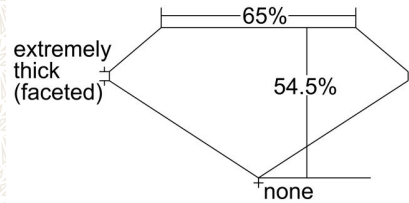

GIA COLORED DIAMOND REPORT

August 27, 2015  
 Report Type ..... Grading Report  
 GIA Report Number ..... 6202658700  
 Shape and Cutting Style ..... Modified Heart Brilliant  
 Measurements ..... 5.55 x 5.63 x 3.07 mm

Carat Weight ..... 0.72 carat  
 Color Grade ..... Fancy Light Yellow  
 Color Origin ..... Natural  
 Color Distribution ..... Even  
 Clarity Grade ..... VS2  
 Proportions:

Profile not to actual proportions

FLAWLESS
INTERNALLY FLAWLESS
VERY VERY SLIGHTLY INCLUDED VVS <sub>1</sub>
VVS <sub>2</sub>
VERY SLIGHTLY INCLUDED VS <sub>1</sub>
VS <sub>2</sub>
SLIGHTLY INCLUDED SI <sub>1</sub>
SI <sub>2</sub>
INCLUDED I <sub>1</sub>
I <sub>2</sub>
I <sub>3</sub>