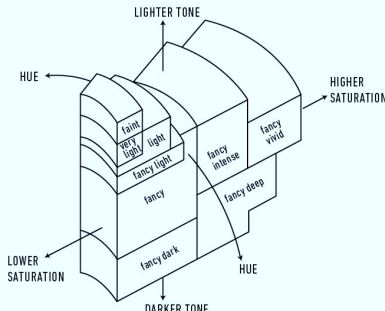

Carat Weight ..... 0.72 carat  
 Color Grade ..... Fancy Light Yellow  
 Color Origin ..... Natural  
 Color Distribution ..... Even  
 Clarity Grade ..... VS2  
 Proportions:

Profile not to actual proportions

Polish ..... Very Good  
 Symmetry ..... Very Good  
 Fluorescence ..... Strong Blue

ADDITIONAL INFORMATION

GIA COLORED DIAMOND SCALE

Illustration of GIA fancy color grade interrelationships

GIA CLARITY SCALE

FLAWLESS
INTERNALLY FLAWLESS
VERY VERY SLIGHTLY INCLUDED VVS <sub>1</sub>
VVS <sub>2</sub>
VERY SLIGHTLY INCLUDED VS <sub>1</sub>
VS <sub>2</sub>
SLIGHTLY INCLUDED SI <sub>1</sub>
SI <sub>2</sub>
INCLUDED I <sub>1</sub>
I <sub>2</sub>
I <sub>3</sub>

CLARITY CHARACTERISTICS

KEY TO SYMBOLS\*

-  Feather
-  Indented Natural

\* Red symbols denote internal characteristics (inclusions). Green or black symbols denote external characteristics (blemishes). Diagram is an approximate representation of the diamond, and symbols shown indicate type, position, and approximate size of clarity characteristics. All clarity characteristics may not be shown. Details of finish are not shown.