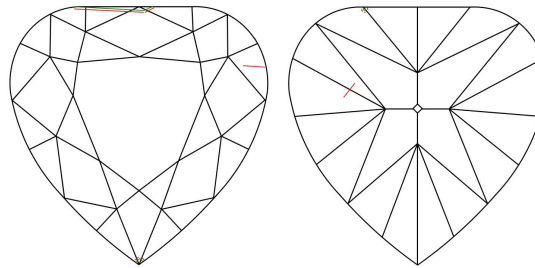

Carat Weight ..... 0.72 carat  
 Color Grade ..... Fancy Light Yellow  
 Color Origin ..... Natural  
 Color Distribution ..... Even  
 Clarity Grade ..... VS2  
 Proportions:

Profile not to actual proportions

FLAWLESS
INTERNALLY FLAWLESS
VERY VERY SLIGHTLY INCLUDED VVS <sub>1</sub>
VVS <sub>2</sub>
VERY SLIGHTLY INCLUDED VS <sub>1</sub>
VS <sub>2</sub>
SLIGHTLY INCLUDED SI <sub>1</sub>
SI <sub>2</sub>
INCLUDED I <sub>1</sub>
I <sub>2</sub>
I <sub>3</sub>

CLARITY CHARACTERISTICS

KEY TO SYMBOLS\*

-  Feather
-  Indented Natural

\* Red symbols denote internal characteristics (inclusions). Green or black symbols denote external characteristics (blemishes). Diagram is an approximate representation of the diamond, and symbols shown indicate type, position, and approximate size of clarity characteristics. All clarity characteristics may not be shown. Details of finish are not shown.