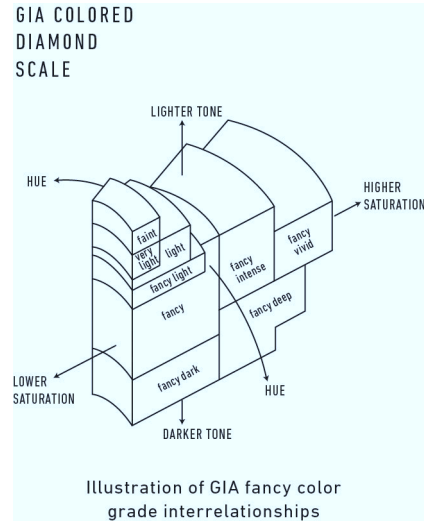

Verify this report at gia.edu

GIA COLORED DIAMOND REPORT

January 15, 2015
Report Type ..... Identification and Origin Report
GIA Report Number 7181862949
Shape and Cutting Style ..... Cut-Cornered Rectangular
Modified Brilliant
Measurements ..... 2.87 x 2.42 x 1.68 mm
Carat Weight ..... 0.11 carat
Color Grade ..... Fancy Intense Pink
Color Origin ..... Natural
Color Distribution ..... Even
Inscription(s): GIA 7181862949

ADDITIONAL INFORMATION

The results documented in this report refer only to the diamond described, and were obtained using the techniques and equipment used by GIA at the time of examination. This report is not a guarantee or valuation. For additional information and important limitations and disclaimers, please see www.gia.edu/terms or call +1 800 421 7250 or +1 760 603 4500. ©2014 Gemological Institute of America, Inc.

reportcheck.gia.edu