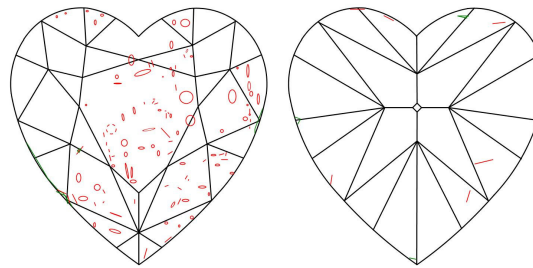

GIA COLORED DIAMOND REPORT

October 24, 2018
 Report Type Grading Report
 GIA Report Number 7303755173
 Shape and Cutting Style Heart Modified Brilliant
 Measurements 5.62 x 6.48 x 2.84 mm

 Carat Weight 0.73 carat
 Color Grade Fancy Light Brown-Pink
 Color Origin Natural
 Color Distribution Even
 Clarity Grade I1
 Proportions:

Profile not to actual proportions

Polish Very Good
 Symmetry Good
 Fluorescence Faint

Comments: Additional clouds, pinpoints and surface graining are not shown.

ADDITIONAL INFORMATION

CLARITY CHARACTERISTICS

KEY TO SYMBOLS*

- Crystal
- ∖ Needle
- ~ Feather
- ▲ Indented Natural
- ☉ Cloud
- △ Natural
- ◉ Cavity

* Red symbols denote internal characteristics (inclusions). Green or black symbols denote external characteristics (blemishes). Diagram is an approximate representation of the diamond, and symbols shown indicate type, position, and approximate size of clarity characteristics. All clarity characteristics may not be shown. Details of finish are not shown.