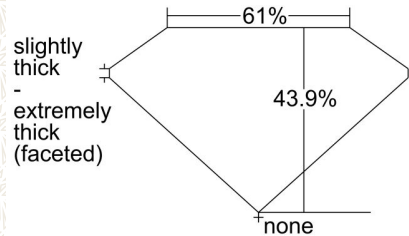

GIA COLORED DIAMOND REPORT

October 24, 2018
 Report Type Grading Report
 GIA Report Number 7303755173
 Shape and Cutting Style Heart Modified Brilliant
 Measurements 5.62 x 6.48 x 2.84 mm

 Carat Weight 0.73 carat
 Color Grade Fancy Light Brown-Pink
 Color Origin Natural
 Color Distribution Even
 Clarity Grade I1
 Proportions:

Profile not to actual proportions

Polish Very Good
 Symmetry Good
 Fluorescence Faint

Comments: Additional clouds, pinpoints and surface graining are not shown.

ADDITIONAL INFORMATION

CLARITY CHARACTERISTICS

KEY TO SYMBOLS*

- Crystal
- ∖ Needle
- ~ Feather
- ▲ Indented Natural
- ☉ Cloud
- △ Natural
- ◉ Cavity

* Red symbols denote internal characteristics (inclusions). Green or black symbols denote external characteristics (blemishes). Diagram is an approximate representation of the diamond, and symbols shown indicate type, position, and approximate size of clarity characteristics. All clarity characteristics may not be shown. Details of finish are not shown.