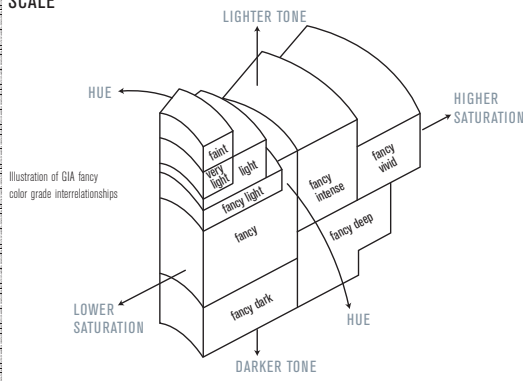

COLORED DIAMOND IDENTIFICATION AND ORIGIN REPORT

GIA REPORT 1138638292

July 26, 2012

Laser Inscription Registry ..... GIA 1138638292

Shape and Cutting Style ..... Oval Modified Brilliant

Measurements ..... 6.22 x 4.41 x 2.85 mm

Weight ..... 0.62 carat

Color Grade

Origin ..... NATURAL

Grade ..... FANCY

..... YELLOW

Distribution ..... EVEN

Comments:

None

GIA COLORED DIAMOND SCALE

Barcode and number 210517411817