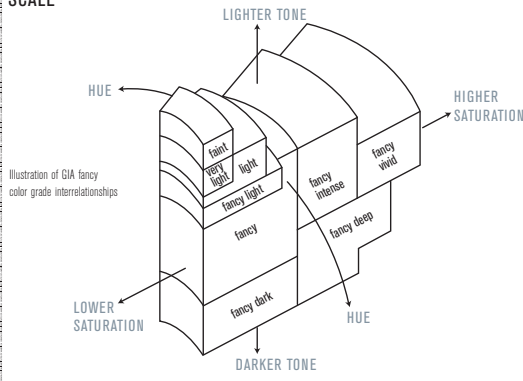

COLORED DIAMOND IDENTIFICATION AND ORIGIN REPORT

GIA REPORT 1156221031

March 27, 2013

Laser Inscription Registry ..... **GIA 1156221031**

Shape and Cutting Style ..... **Round Brilliant**

Measurements ..... **4.10 - 4.13 x 2.45 mm**

Weight ..... **0.26 carat**

Color Grade

    Origin ..... **NATURAL**

    Grade ..... **FANCY INTENSE**

    ..... **BLUISH GREEN**

    Distribution ..... **EVEN**

Comments:
None

**GIA
COLORED
DIAMOND
SCALE**

210518758543

For terms, conditions, and limitations, see www.gia.edu/terms or call 800-421-7250 or 760-603-4500.