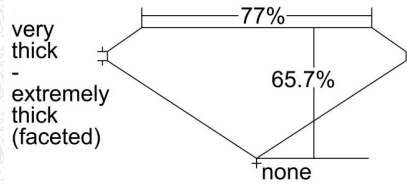

GIA COLORED DIAMOND REPORT

January 07, 2015
 Report Type Grading Report
 GIA Report Number 1162804931
 Shape and Cutting Style Cushion Modified Brilliant
 Measurements 4.07 x 3.64 x 2.39 mm

Carat Weight 0.33 carat
 Color Grade Fancy Light Yellow-Green
 Color Origin Natural
 Color Distribution Even
 Clarity Grade SI2
 Proportions:

Profile not to actual proportions

Polish Very Good
 Symmetry Good
 Fluorescence Faint
 Inscription(s): GIA 1162804931

Comments: Patches of color are not shown. Surface graining is not shown.

ADDITIONAL INFORMATION

GIA COLORED DIAMOND SCALE

Illustration of GIA fancy color grade interrelationships

GIA CLARITY SCALE

| |
|--|
| FLAWLESS |
| INTERNALLY FLAWLESS |
| VERY VERY SLIGHTLY INCLUDED VVS ₁ |
| VERY VERY SLIGHTLY INCLUDED VVS ₂ |
| VERY SLIGHTLY INCLUDED VS ₁ |
| VERY SLIGHTLY INCLUDED VS ₂ |
| SLIGHTLY INCLUDED SI ₁ |
| SLIGHTLY INCLUDED SI ₂ |
| INCLUDED I ₁ |
| INCLUDED I ₂ |
| INCLUDED I ₃ |

CLARITY CHARACTERISTICS

KEY TO SYMBOLS*

-  Twinning Wisp
-  Indented Natural

* Red symbols denote internal characteristics (inclusions). Green or black symbols denote external characteristics (blemishes). Diagram is an approximate representation of the diamond, and symbols shown indicate type, position, and approximate size of clarity characteristics. All clarity characteristics may not be shown. Details of finish are not shown.