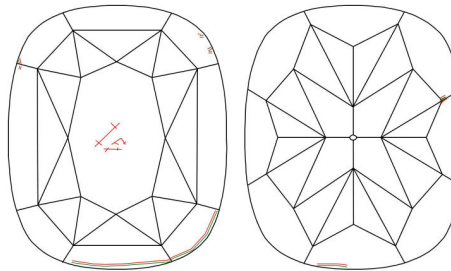

GIA COLORED DIAMOND REPORT

January 07, 2015
 Report Type Grading Report
 GIA Report Number 1162804931
 Shape and Cutting Style Cushion Modified Brilliant
 Measurements 4.07 x 3.64 x 2.39 mm

Carat Weight 0.33 carat
 Color Grade Fancy Light Yellow-Green
 Color Origin Natural
 Color Distribution Even
 Clarity Grade SI2
 Proportions:

Profile not to actual proportions

Polish Very Good
 Symmetry Good
 Fluorescence Faint
 Inscription(s): GIA 1162804931

Comments: Patches of color are not shown. Surface graining is not shown.

ADDITIONAL INFORMATION

GIA COLORED DIAMOND SCALE

Illustration of GIA fancy color grade interrelationships

GIA CLARITY SCALE

| |
|--|
| FLAWLESS |
| INTERNALLY FLAWLESS |
| VERY VERY SLIGHTLY INCLUDED VVS ₁ |
| VERY VERY SLIGHTLY INCLUDED VVS ₂ |
| VERY SLIGHTLY INCLUDED VS ₁ |
| VERY SLIGHTLY INCLUDED VS ₂ |
| SLIGHTLY INCLUDED SI ₁ |
| SLIGHTLY INCLUDED SI ₂ |
| INCLUDED I ₁ |
| INCLUDED I ₂ |
| INCLUDED I ₃ |

CLARITY CHARACTERISTICS

KEY TO SYMBOLS*

-  Twinning Wisp
-  Indented Natural

* Red symbols denote internal characteristics (inclusions). Green or black symbols denote external characteristics (blemishes). Diagram is an approximate representation of the diamond, and symbols shown indicate type, position, and approximate size of clarity characteristics. All clarity characteristics may not be shown. Details of finish are not shown.