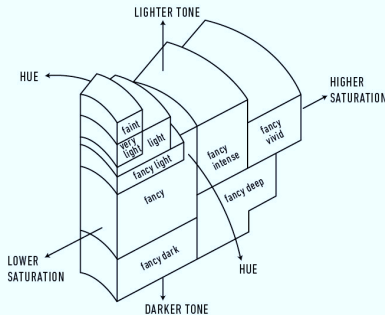

Profile not to actual proportions

Polish Very Good
 Symmetry Good
 Fluorescence Faint
 Inscription(s): GIA 1162804931

Comments: Patches of color are not shown. Surface graining is not shown.

ADDITIONAL INFORMATION

GIA COLORED DIAMOND SCALE

Illustration of GIA fancy color grade interrelationships

GIA CLARITY SCALE

| |
|--|
| FLAWLESS |
| INTERNALLY FLAWLESS |
| VERY VERY SLIGHTLY INCLUDED VVS ₁ |
| VERY VERY SLIGHTLY INCLUDED VVS ₂ |
| VERY SLIGHTLY INCLUDED VS ₁ |
| VERY SLIGHTLY INCLUDED VS ₂ |
| SLIGHTLY INCLUDED SI ₁ |
| SLIGHTLY INCLUDED SI ₂ |
| INCLUDED I ₁ |
| INCLUDED I ₂ |
| INCLUDED I ₃ |

CLARITY CHARACTERISTICS

KEY TO SYMBOLS*

-  Twinning Wisp
-  Indented Natural

* Red symbols denote internal characteristics (inclusions). Green or black symbols denote external characteristics (blemishes). Diagram is an approximate representation of the diamond, and symbols shown indicate type, position, and approximate size of clarity characteristics. All clarity characteristics may not be shown. Details of finish are not shown.