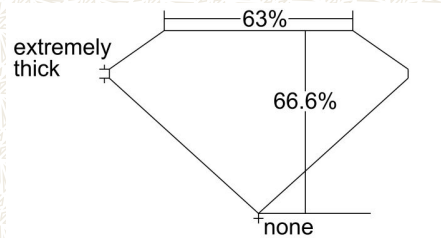

GIA COLORED DIAMOND REPORT

September 26, 2018
 Report Type Grading Report
 GIA Report Number 1192664846
 Shape and Cutting Style Cut-Cornered Square Mixed Cut
 Measurements 5.00 x 4.79 x 3.19 mm
 Carat Weight 0.71 carat
 Color Grade Fancy Green
 Color Origin Natural
 Color Distribution Even
 Clarity Grade VS2
 Proportions:

Profile not to actual proportions

Polish Very Good
 Symmetry Fair
 Fluorescence Medium Blue
 Inscription(s): GIA 1192664846
 Comments: Patches of color are not shown.

ADDITIONAL INFORMATION

CLARITY CHARACTERISTICS

KEY TO SYMBOLS*

- ↗ Indented Natural
- ^ Extra Facet

* Red symbols denote internal characteristics (inclusions). Green or black symbols denote external characteristics (blemishes). Diagram is an approximate representation of the diamond, and symbols shown indicate type, position, and approximate size of clarity characteristics. All clarity characteristics may not be shown. Details of finish are not shown.