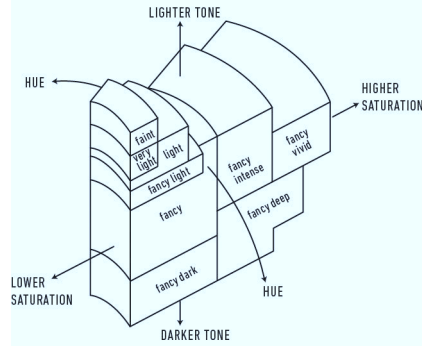

Verify this report at gia.edu

GIA COLORED DIAMOND REPORT

January 10, 2018
 Report Type **Identification and Origin Report**
 GIA Report Number **2181953565**
 Shape and Cutting Style **Cut-Cornered Rectangular Modified Brilliant**
 Measurements **3.70 x 3.32 x 2.20 mm**
 Carat Weight **0.26 carat**
 Color Grade **Fancy Pink**
 Color Origin **Natural**
 Color Distribution **Even**
 Inscription(s): GIA 2181953565

ADDITIONAL INFORMATION
GIA COLORED DIAMOND SCALE

Illustration of GIA fancy color grade interrelationships

The results documented in this report refer only to the diamond described, and were obtained using the techniques and equipment used by GIA at the time of examination. This report is not a guarantee or valuation. For additional information and important limitations and disclaimers, please see www.gia.edu/terms or call +1 800 421 7250 or +1 760 603 4500. ©2014 Gemological Institute of America, Inc.