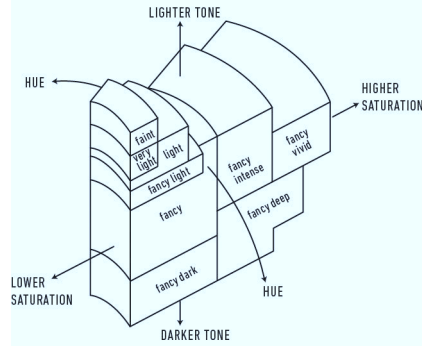

ADDITIONAL INFORMATION

GIA COLORED
DIAMOND
SCALE

Illustration of GIA fancy color grade interrelationships

reportcheck.gia.edu

The results documented in this report refer only to the diamond described, and were obtained using the techniques and equipment used by GIA at the time of examination. This report is not a guarantee or valuation. For additional information and important limitations and disclaimers, please see www.gia.edu/terms or call +1 800 421 7250 or +1 760 603 4500. ©2014 Gemological Institute of America, Inc.