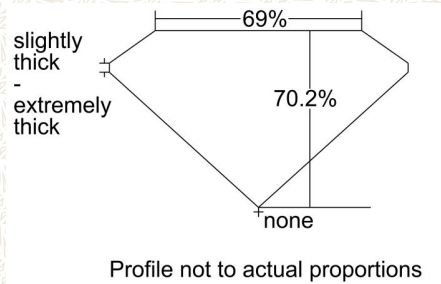

GIA COLORED DIAMOND REPORT

August 10, 2017
 Report Type Grading Report
 GIA Report Number 3235215457
 Shape and Cutting Style . Cut-Cornered Square Modified Brilliant
 Measurements 4.67 x 4.45 x 3.13 mm
 Carat Weight 0.60 carat
 Color Grade Fancy Intense Green-Yellow
 Color Origin Natural
 Color Distribution Even
 Clarity Grade SI1
 Proportions:

Polish Very Good
 Symmetry Fair
 Fluorescence None
 Inscription(s): GIA 3235215457

Comments: Additional clouds, pinpoints and surface graining are not shown.

ADDITIONAL INFORMATION

CLARITY CHARACTERISTICS

KEY TO SYMBOLS*

- Indented Natural
- Feather
- Cloud
- Natural

* Red symbols denote internal characteristics (inclusions). Green or black symbols denote external characteristics (blemishes). Diagram is an approximate representation of the diamond, and symbols shown indicate type, position, and approximate size of clarity characteristics. All clarity characteristics may not be shown. Details of finish are not shown.