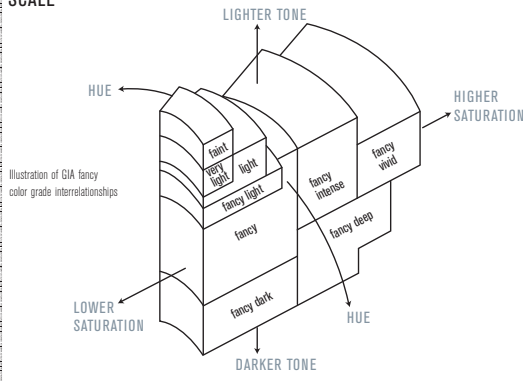

COLORED DIAMOND IDENTIFICATION AND ORIGIN REPORT

GIA REPORT 5146012411

October 09, 2012

Laser Inscription Registry ..... GIA 5146012411

Shape and Cutting Style ..... Cushion Modified Brilliant

Measurements ..... 6.17 x 4.96 x 3.32 mm

Weight ..... 0.90 carat

Color Grade

Origin ..... NATURAL

Grade ..... LIGHT

..... GREENISH YELLOW

Distribution ..... NOT APPLICABLE

Comments:

None

GIA COLORED DIAMOND SCALE

210517920021