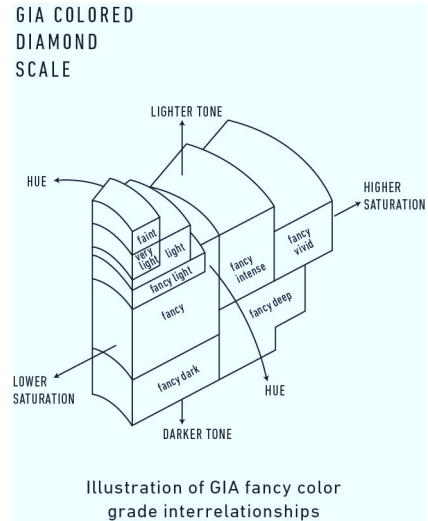

GIA COLORED DIAMOND REPORT

October 10, 2017
Report Type ..... Identification and Origin Report
GIA Report Number 5181779039
Shape and Cutting Style ..... Cut-Cornered Rectangular
Modified Brilliant
Measurements ..... 3.00 x 2.82 x 1.72 mm
Carat Weight ..... 0.13 carat
Color Grade ..... Fancy Pink
Color Origin ..... Natural
Color Distribution ..... Even

ADDITIONAL INFORMATION

The results documented in this report refer only to the diamond described, and were obtained using the techniques and equipment used by GIA at the time of examination. This report is not a guarantee or valuation. For additional information and important limitations and disclaimers, please see www.gia.edu/terms or call +1 800 421 7250 or +1 760 603 4500. ©2014 Gemological Institute of America, Inc.

reportcheck.gia.edu

THE SECURITY FEATURES IN THIS DOCUMENT, INCLUDING THE HOLOGRAM, SECURITY SCREEN AND MICROPRINT LINES, IN ADDITION TO THOSE NOT LISTED, EXCEED DOCUMENT SECURITY INDUSTRY GUIDELINES.