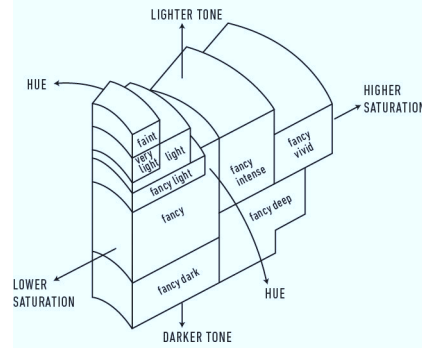

Verify this report at GIA.edu

GIA NATURAL COLORED DIAMOND REPORT

July 22, 2020
 Report Type **Identification and Origin Report**
 GIA Report Number **5211050196**
 Shape and Cutting Style **Cut-Cornered Rectangular Modified Brilliant**
 Measurements **3.10 x 2.56 x 1.80 mm**
 Carat Weight **0.13 carat**
 Color Grade **Fancy Blue-Green**
 Color Origin **Natural**
 Color Distribution **Even**

Inscription(s): 

ADDITIONAL INFORMATION
GIA COLORED DIAMOND SCALE

Illustration of GIA fancy color grade interrelationships

The results documented in this report refer only to the diamond described, and were obtained using the techniques and equipment available to GIA at the time of examination. This report is not a guarantee or valuation. For additional information and important limitations and disclaimers, please see GIA.edu/terms or call +1 800 421 7250 or +1 760 603 4500. ©2017 Gemological Institute of America, Inc.