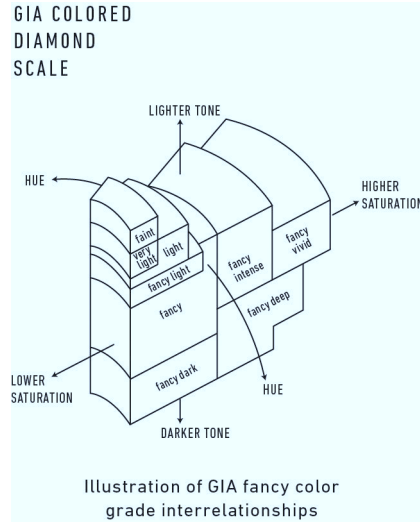

Verify this report at GIA.edu

GIA NATURAL COLORED DIAMOND REPORT

July 22, 2020
Report Type ..... Identification and Origin Report
GIA Report Number 1216050197
Shape and Cutting Style ..... Cut-Cornered Rectangular
Modified Brilliant
Measurements ..... 2.68 x 2.53 x 1.62 mm
Carat Weight ..... 0.10 carat
Color Grade ..... Fancy Intense Bluish Green
Color Origin ..... Natural
Color Distribution ..... Even

Inscription(s):

ADDITIONAL INFORMATION

The results documented in this report refer only to the diamond described, and were obtained using the techniques and equipment available to GIA at the time of examination. This report is not a guarantee or valuation. For additional information and important limitations and disclaimers, please see GIA.edu/terms or call +1 800 421 7250 or +1 760 603 4500. ©2017 Gemological Institute of America, Inc.

reportcheck.gia.edu