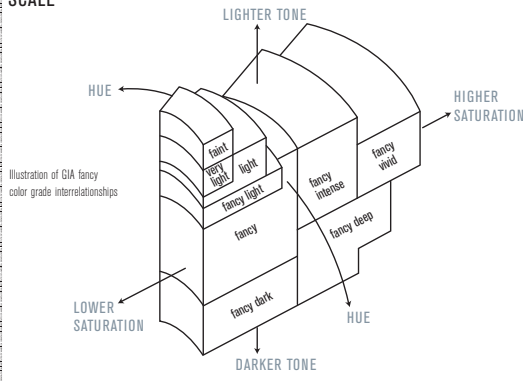

COLORED DIAMOND IDENTIFICATION AND ORIGIN REPORT

GIA REPORT 5141834272

August 08, 2012

Laser Inscription Registry ..... GIA 5141834272

Shape and Cutting Style ..... Cushion Modified Brilliant

Measurements ..... 3.41 x 3.38 x 2.04 mm

Weight ..... 0.21 carat

Color Grade

Origin ..... NATURAL

Grade ..... FANCY DEEP

..... PINK-BROWN

Distribution ..... EVEN

Comments:

None

GIA COLORED DIAMOND SCALE

510117501131

For terms, conditions, and limitations, see www.gia.edu/terms or call 800-421-7250 or 760-603-4500.