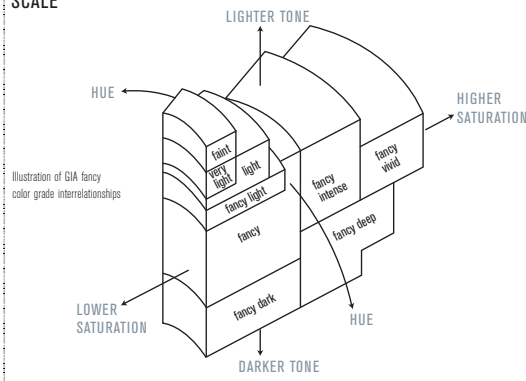

COLORED DIAMOND IDENTIFICATION AND ORIGIN REPORT

GIA REPORT 2145732735

October 04, 2013

Laser Inscription Registry ..... **GIA 2145732735**

Shape and Cutting Style ..... **Pear Modified Brilliant**

Measurements ..... **11.42 x 7.32 x 4.42 mm**

Weight ..... **2.63 carat**

Color Grade

Origin ..... **NATURAL**

Grade ..... **FANCY VIVID**

..... **GREENISH YELLOW**

Distribution ..... **EVEN**

Comments:

None

**GIA
COLORED
DIAMOND
SCALE**

210520229652

For terms, conditions, and limitations, see www.gia.edu/terms or call 800-421-7250 or 760-603-4500.