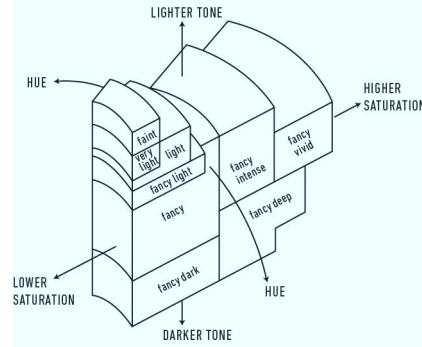

ADDITIONAL INFORMATION

GIA COLORED
DIAMOND
SCALE

Illustration of GIA fancy color grade interrelationships

The results documented in this report refer only to the diamond described, and were obtained using the techniques and equipment available to GIA at the time of examination. This report is not a guarantee or valuation. For additional information and important limitations and disclaimers, please see GIA.edu/terms or call +1 800 421 7250 or +1 760 603 4500. ©2023 Gemological Institute of America, Inc.