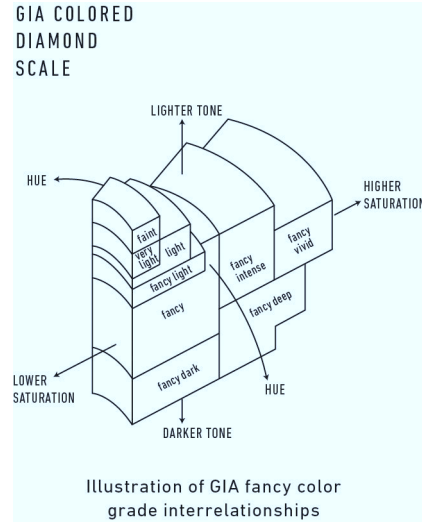

Verify this report at GIA.edu

GIA NATURAL COLORED DIAMOND REPORT

August 21, 2023
Report Type ..... Identification and Origin Report
GIA Report Number 2239033744
Shape and Cutting Style ..... Round Brilliant
Measurements ..... 3.03 - 3.08 x 1.94 mm
Carat Weight ..... 0.11 carat
Color Grade ..... Fancy Grayish Blue
Color Origin ..... Natural
Color Distribution ..... Even

ADDITIONAL INFORMATION

The results documented in this report refer only to the diamond described, and were obtained using the techniques and equipment available to GIA at the time of examination. This report is not a guarantee or valuation. For additional information and important limitations and disclaimers, please see GIA.edu/terms or call +1 800 421 7250 or +1 760 603 4500. ©2023 Gemological Institute of America, Inc.

reportcheck.gia.edu