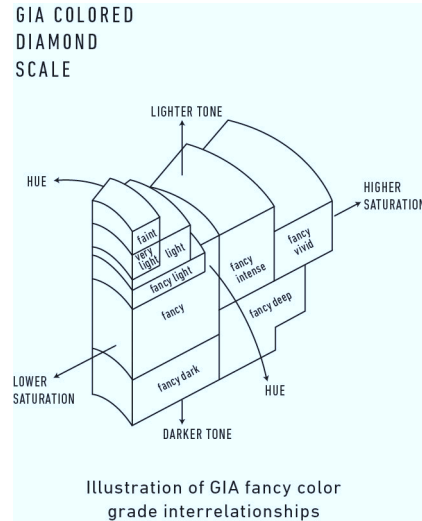

GIA NATURAL COLORED DIAMOND REPORT

October 19, 2023
Report Type ..... Identification and Origin Report
GIA Report Number 2231083527
Shape and Cutting Style ..... Round Brilliant
Measurements ..... 2.46 - 2.48 x 1.63 mm
Carat Weight ..... 0.07 carat
Color Grade ..... Fancy Blue-Green
Color Origin ..... Natural
Color Distribution ..... Even

Inscription(s):

ADDITIONAL INFORMATION

The results documented in this report refer only to the diamond described, and were obtained using the techniques and equipment available to GIA at the time of examination. This report is not a guarantee or valuation. For additional information and important limitations and disclaimers, please see GIA.edu/terms or call +1 800 421 7250 or +1 760 603 4500. ©2023 Gemological Institute of America, Inc.

reportcheck.gia.edu