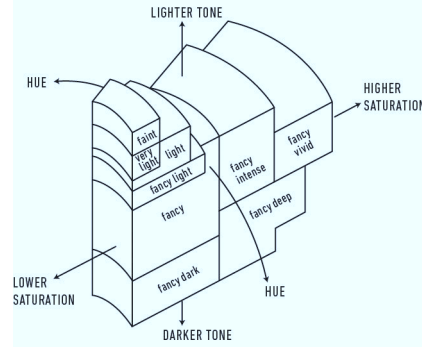

Verify this report at GIA.edu

GIA NATURAL COLORED DIAMOND REPORT

October 20, 2023
 Report Type **Identification and Origin Report**
 GIA Report Number **2235083526**
 Shape and Cutting Style **Cushion Modified Brilliant**
 Measurements **3.05 x 2.12 x 1.58 mm**
 Carat Weight **0.09 carat**
 Color Grade **Fancy Intense Blue-Green**
 Color Origin **Natural**
 Color Distribution **Even**
 Inscription(s): GIA 2235083526

ADDITIONAL INFORMATION

**GIA COLORED
DIAMOND
SCALE**

Illustration of GIA fancy color grade interrelationships

The results documented in this report refer only to the diamond described, and were obtained using the techniques and equipment available to GIA at the time of examination. This report is not a guarantee or valuation. For additional information and important limitations and disclaimers, please see GIA.edu/terms or call +1 800 421 7250 or +1 760 603 4500. ©2023 Gemological Institute of America, Inc.