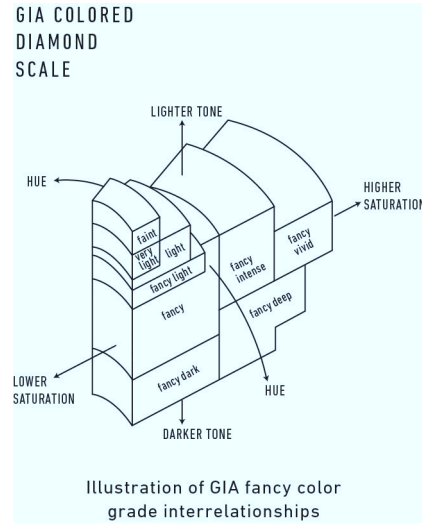

Verify this report at GIA.edu

GIA NATURAL COLORED DIAMOND REPORT

October 16, 2023
Report Type ..... **Identification and Origin Report**
GIA Report Number **5231083548**
Shape and Cutting Style ..... **Round Brilliant**
Measurements ..... **2.01 - 2.05 x 1.15 mm**
Carat Weight ..... **0.03 carat**
Color Grade ..... **Fancy Intense Green-Blue**
Color Origin ..... **Natural**
Color Distribution ..... **Even**
Inscription(s):

ADDITIONAL INFORMATION

The results documented in this report refer only to the diamond described, and were obtained using the techniques and equipment available to GIA at the time of examination. This report is not a guarantee or valuation. For additional information and important limitations and disclaimers, please see GIA.edu/terms or call +1 800 421 7250 or +1 760 603 4500. ©2023 Gemological Institute of America, Inc.

reportcheck.gia.edu

THE SECURITY FEATURES IN THIS DOCUMENT, INCLUDING THE HOLOGRAM, SECURITY SCREEN AND MICROPRINT LINES, IN ADDITION TO THOSE NOT LISTED, EXCEED DOCUMENT SECURITY INDUSTRY GUIDELINES.