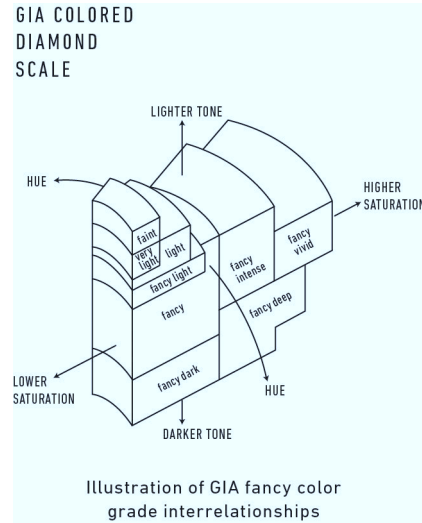

Verify this report at GIA.edu

GIA NATURAL COLORED DIAMOND REPORT

October 20, 2023
Report Type ..... Identification and Origin Report
GIA Report Number 6234083556
Shape and Cutting Style ..... Round Brilliant
Measurements ..... 2.12 - 2.14 x 1.15 mm
Carat Weight ..... 0.03 carat
Color Grade ..... Fancy Intense Bluish Green
Color Origin ..... Natural
Color Distribution ..... Even

Inscription(s):

ADDITIONAL INFORMATION

The results documented in this report refer only to the diamond described, and were obtained using the techniques and equipment available to GIA at the time of examination. This report is not a guarantee or valuation. For additional information and important limitations and disclaimers, please see GIA.edu/terms or call +1 800 421 7250 or +1 760 603 4500. ©2023 Gemological Institute of America, Inc.

reportcheck.gia.edu